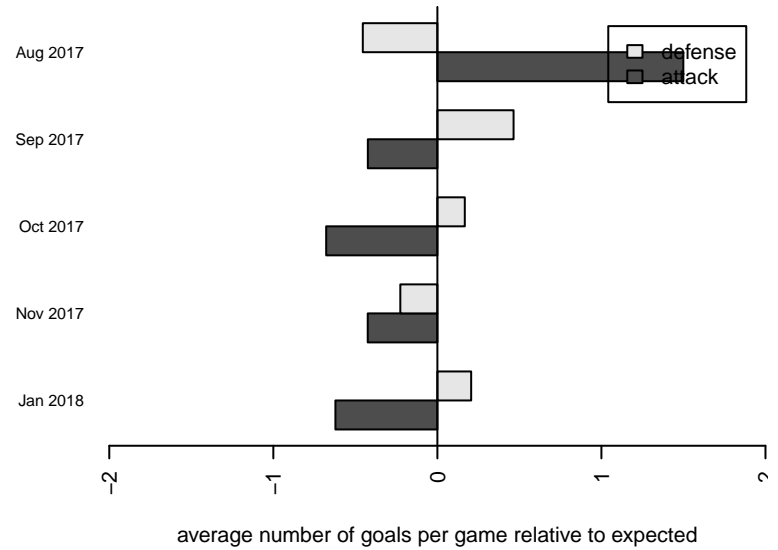

Performance relative to 13 month average