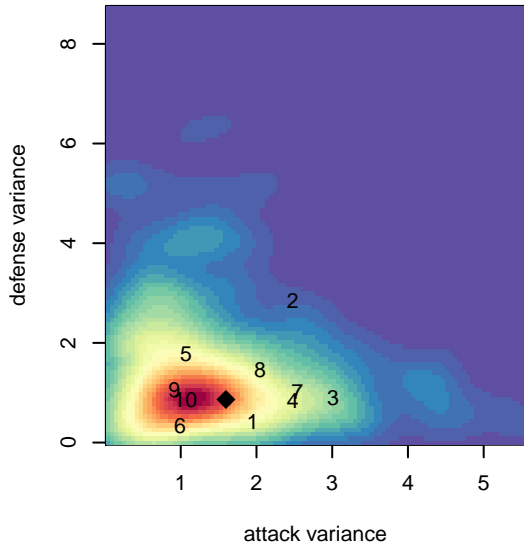

# Crossfire Select MacDonald G04

Crossfire Select  
 Redmond, WA  
 G04 total strength=1288  
 attack=4.86 defense=6.08  
 fall league = NPSL Div 1 (04) U14

alt names used:  
 Crossfire Select G04 MacDonald  
 CROSSFIRE SELECT G04 MACDONALD  
 CROSSFIRE SELECT G04 MACDONALD (WA)  
 Crossfire Select Macdonald  
 CFS G04 – Gold – MacDonald

Venues played:  
 2017 REDAPT Cup Silver U14  
 2017 Summer Slam Division 1 Gold  
 2017 NPSL Division 1 (04) U14  
 2017 Cranberry Cup U14  
 2017 Founders Cup G04 Div A

**Crossfire Select MacDonald G04**  
 Dots are actual minus expected GF (blue circles) and GA (red triangles).  
 Blue line is smoothed change in attack strength. Red is smoothed change in defense strength.

**attack and defense variance (black dot)  
relative to other teams  
and top 10 in region**

**attack and defense rating  
relative to others at age  
and all opponents in last 13 months**

**Performance relative to 13 month average**