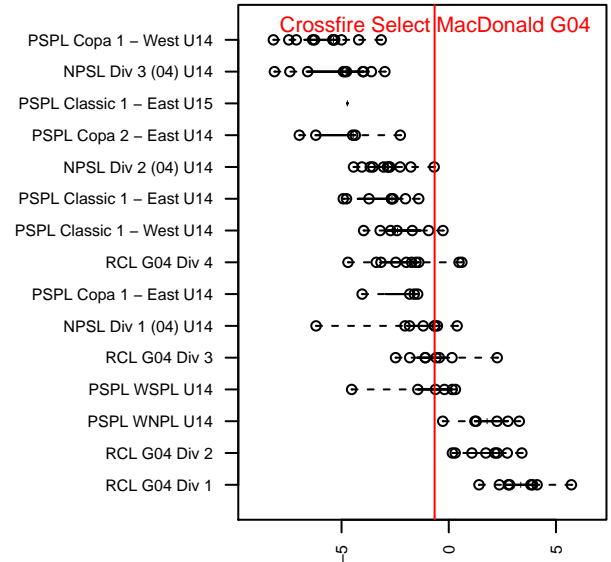

# Crossfire Select MacDonald G04

Crossfire Select  
 Redmond, WA  
 G04 total strength=1288  
 attack=4.86 defense=6.08  
 fall league = NPSL Div 1 (04) U14

alt names used:  
 Crossfire Select G04 MacDonald  
 CROSSFIRE SELECT G04 MACDONALD  
 CROSSFIRE SELECT G04 MACDONALD (WA)  
 Crossfire Select Macdonald  
 CFS G04 – Gold – MacDonald

Venues played:  
 2017 REDAPT Cup Silver U14  
 2017 Summer Slam Division 1 Gold  
 2017 NPSL Division 1 (04) U14  
 2017 Cranberry Cup U14  
 2017 Founders Cup G04 Div A

**Crossfire Select MacDonald G04**  
 Dots are actual minus expected GF (blue circles) and GA (red triangles).  
 Blue line is smoothed change in attack strength. Red is smoothed change in defense strength.

**attack and defense variance (black dot)  
relative to other teams  
and top 10 in region**

**attack and defense rating  
relative to others at age  
and all opponents in last 13 months**

**Performance relative to 13 month average**