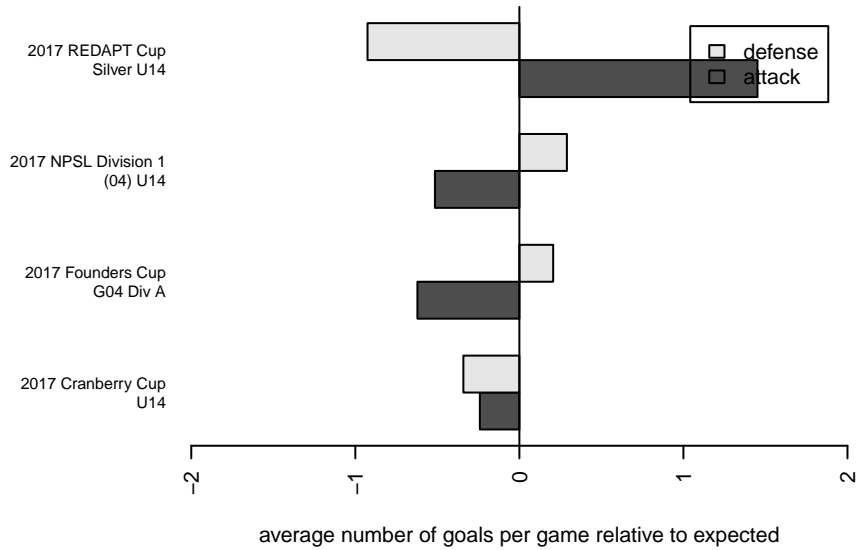

# Crossfire Select MacDonald G04

Crossfire Select  
 Redmond, WA  
 G04 total strength=1288  
 attack=4.86 defense=6.08  
 fall league = NPSL Div 1 (04) U14

alt names used:  
 Crossfire Select G04 MacDonald  
 CROSSFIRE SELECT G04 MACDONALD  
 CROSSFIRE SELECT G04 MACDONALD (WA)  
 Crossfire Select Macdonald  
 CFS G04 – Gold – MacDonald

Venues played:  
 2017 REDAPT Cup Silver U14  
 2017 Summer Slam Division 1 Gold  
 2017 NPSL Division 1 (04) U14  
 2017 Cranberry Cup U14  
 2017 Founders Cup G04 Div A

**Crossfire Select MacDonald G04**  
 Dots are actual minus expected GF (blue circles) and GA (red triangles).  
 Blue line is smoothed change in attack strength. Red is smoothed change in defense strength.

**attack and defense variance (black dot)  
relative to other teams  
and top 10 in region**

**attack and defense rating  
relative to others at age  
and all opponents in last 13 months**

**Performance relative to 13 month average**