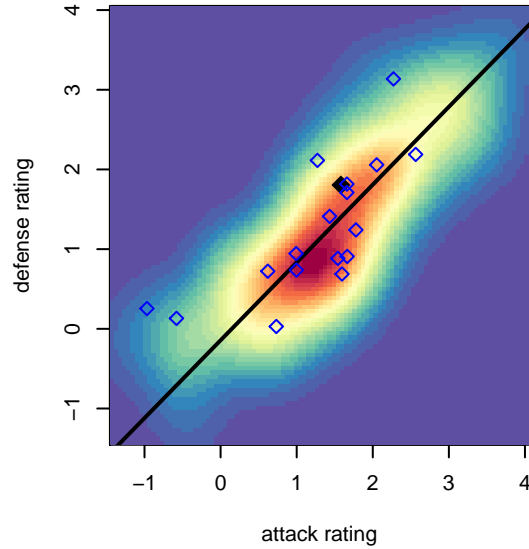

# Crossfire Select MacDonald G04

Crossfire Select  
 Redmond, WA  
 G04 total strength=1288  
 attack=4.86 defense=6.08  
 fall league = NPSL Div 1 (04) U14

alt names used:  
 Crossfire Select G04 MacDonald  
 CROSSFIRE SELECT G04 MACDONALD  
 CROSSFIRE SELECT G04 MACDONALD (WA)  
 Crossfire Select Macdonald  
 CFS G04 – Gold – MacDonald

Venues played:  
 2017 REDAPT Cup Silver U14  
 2017 Summer Slam Division 1 Gold  
 2017 NPSL Division 1 (04) U14  
 2017 Cranberry Cup U14  
 2017 Founders Cup G04 Div A

**Crossfire Select MacDonald G04**  
 Dots are actual minus expected GF (blue circles) and GA (red triangles).  
 Blue line is smoothed change in attack strength. Red is smoothed change in defense strength.

**attack and defense variance (black dot)  
relative to other teams  
and top 10 in region**

**attack and defense rating  
relative to others at age  
and all opponents in last 13 months**

**Performance relative to 13 month average**